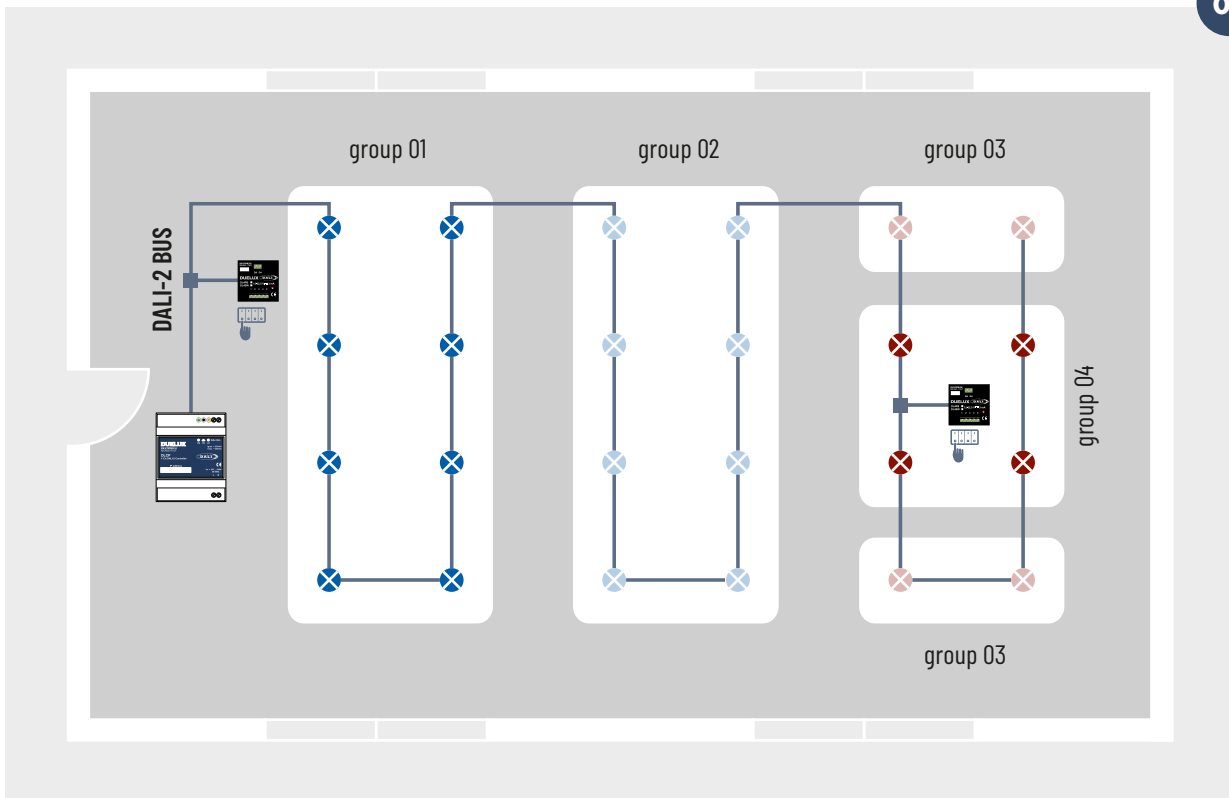

DUELUX

System DALI-2

Conference room example:

Manual button management

04

⊗ DALI 230 Vac Lamp

DLPB 4 Buttons
DL4SW 4 Switches

DLCP controller module for DALI-2 bus