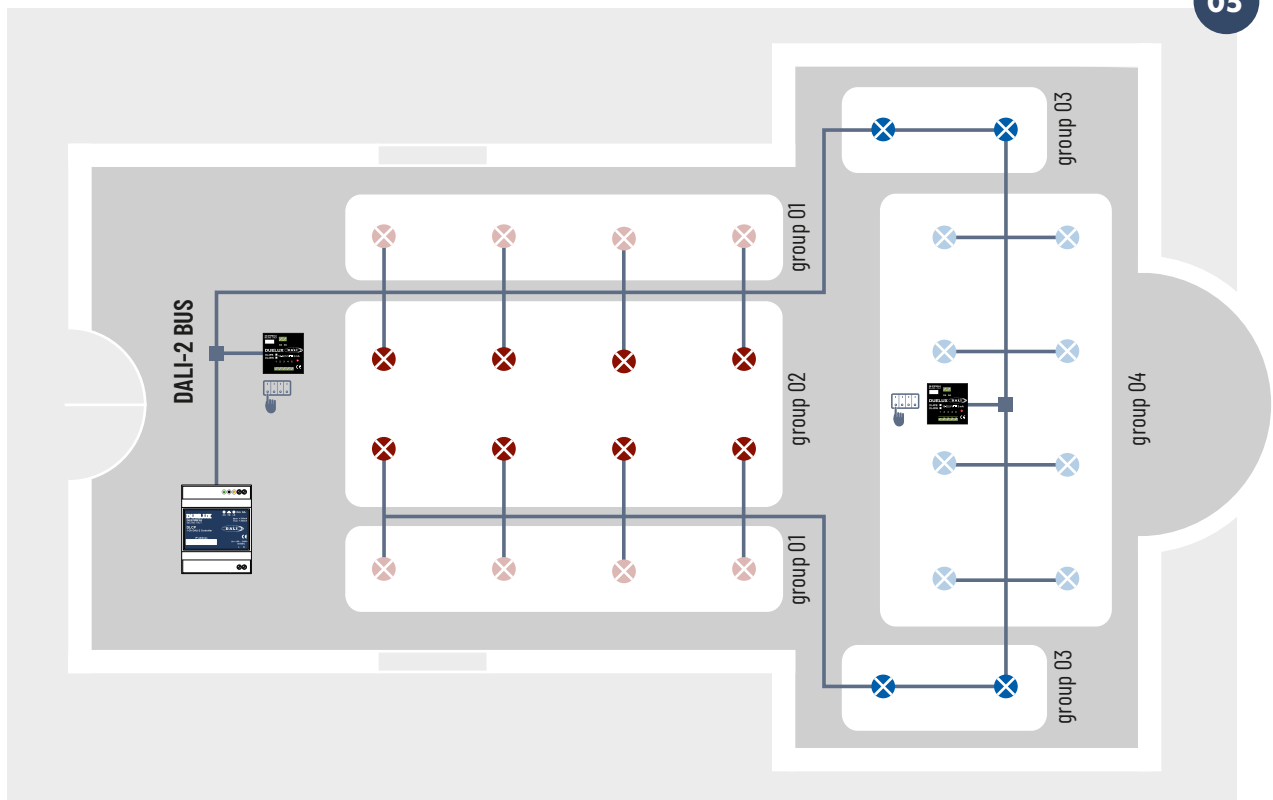

# DUELUX

System DALI-2

Church example:

Manual button management

05

 DALI 230 Vac Lamp

 DL4SW 4 Switches

 DLCP controller module for DALI-2 bus