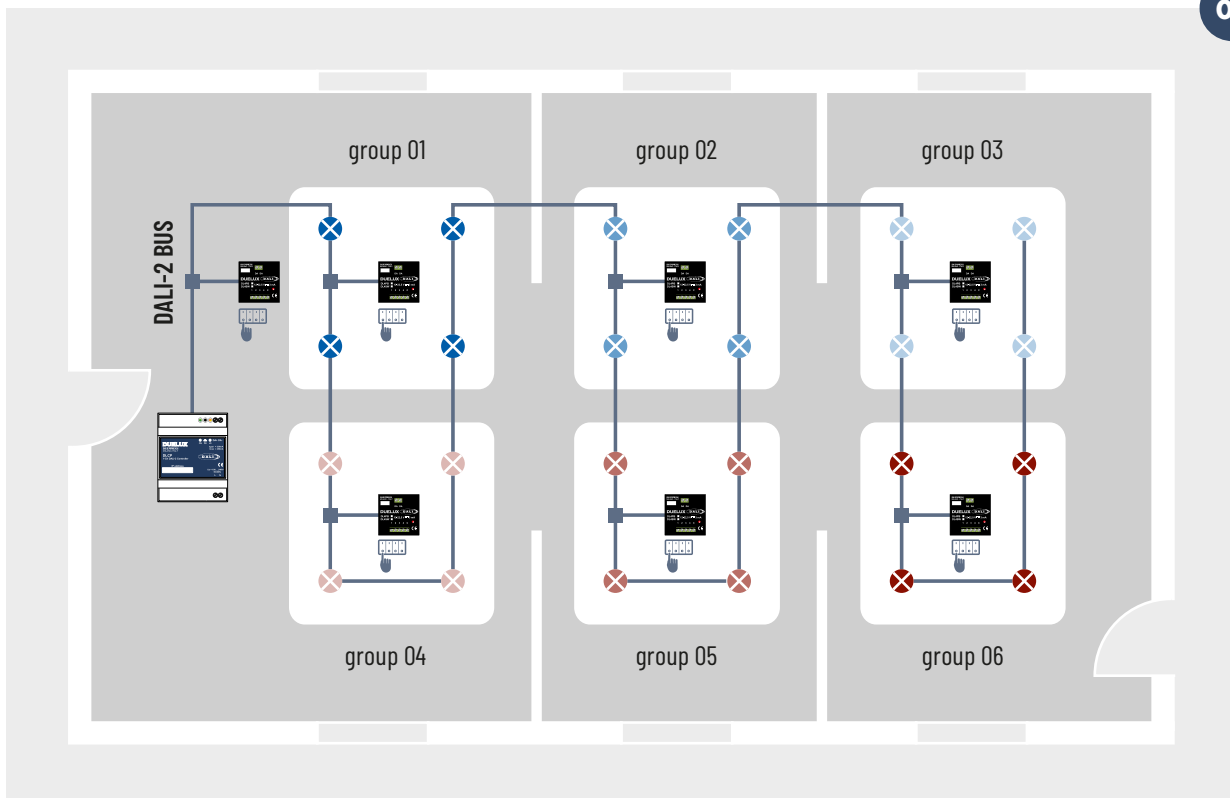

DUELUX

System DALI-2

Office example:

Manual button management

01

 DALI 230 Vac Lamp

 DLPB 4 Buttons
DL4SW 4 Switches

 DLCP controller module for DALI-2 bus