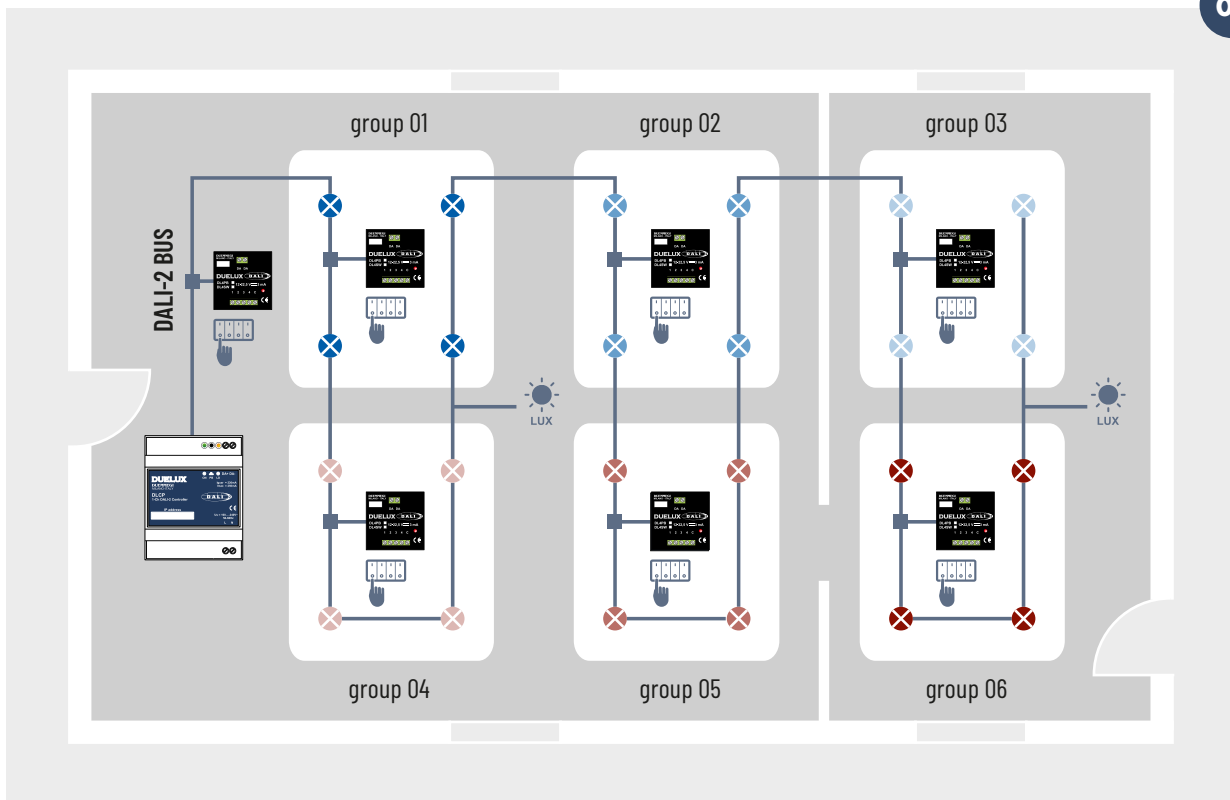

DUELUX

System DALI-2

Office example:

Manual or automatic management with brightness sensor

02

 DALI 230 Vac Lamp

 DL4SW 4 Switches

 DLCP controller module for DALI-2 bus

 Brightness sensor