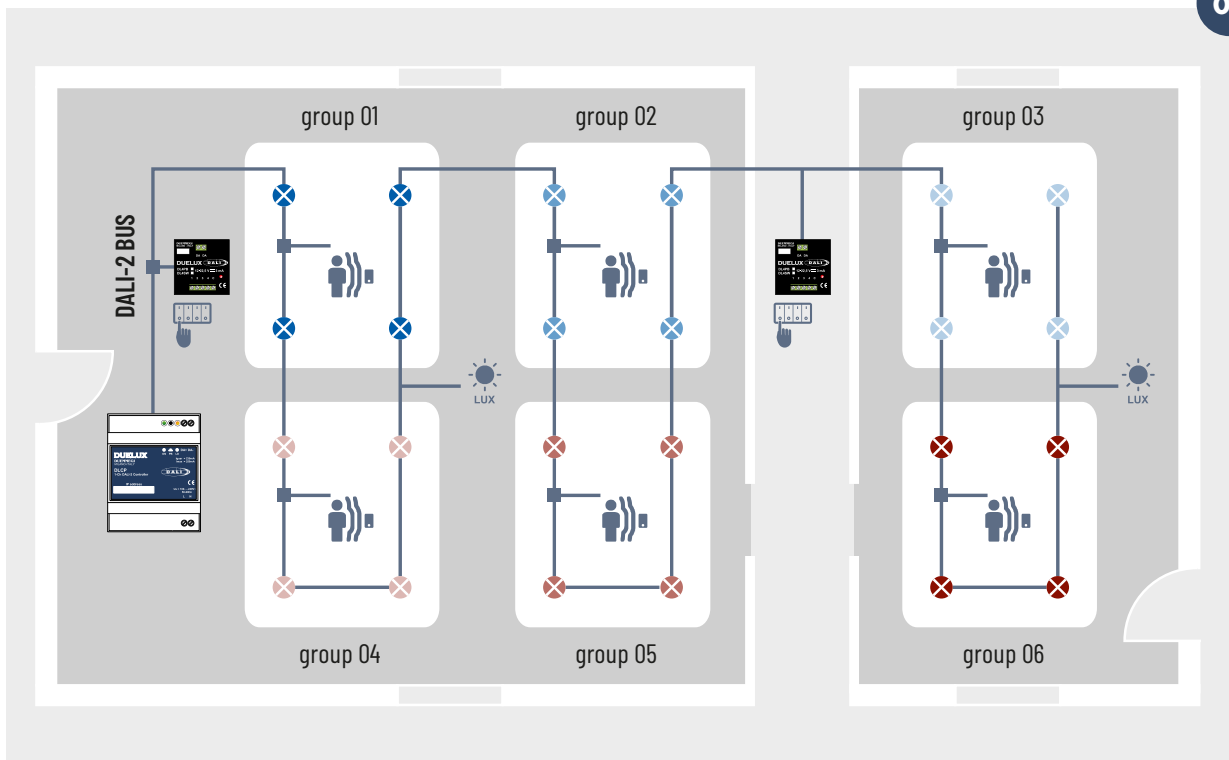

DUELUX

System DALI-2

Office example:

Manual or automatic management with brightness / presence sensor

03

 DALI 230 Vac Lamp

 DLPB 4 Buttons
DL4SW 4 Switches

 DLC controller module for
DALI-2 bus

 Brightness sensor

 Presence sensor