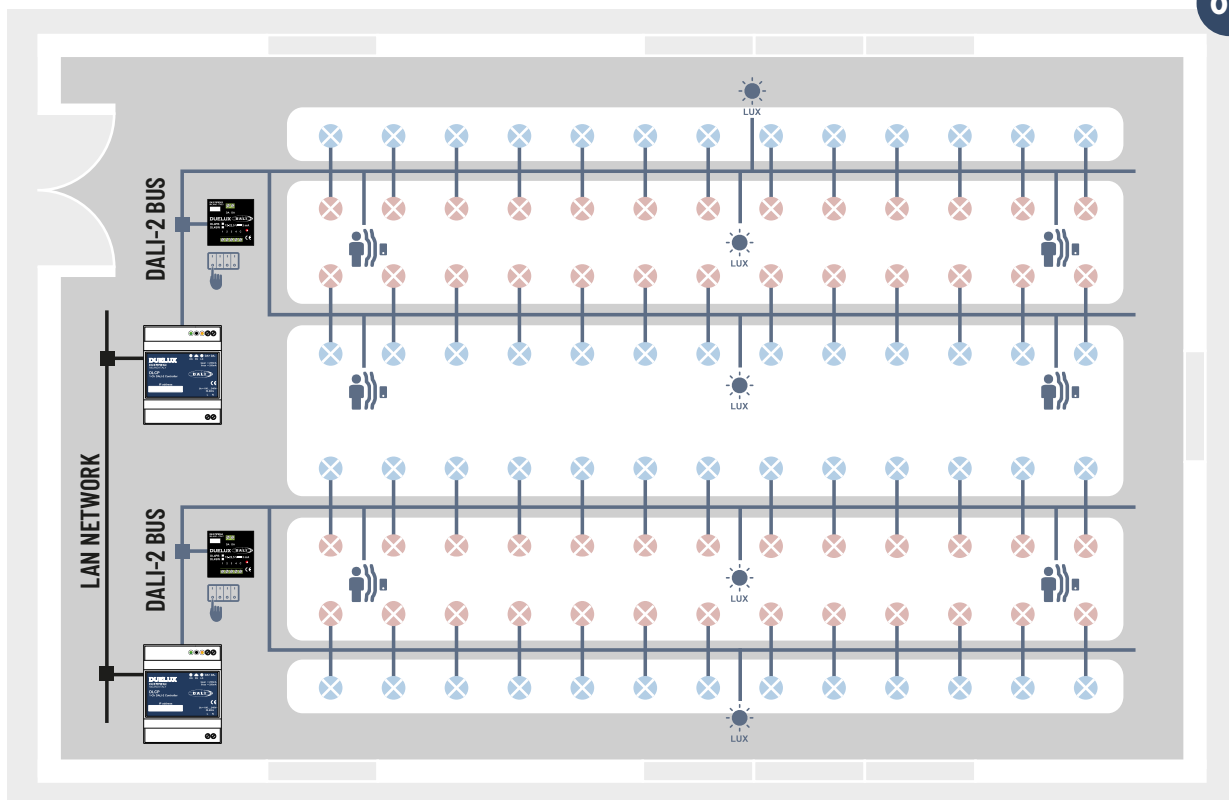

DUELUX

System DALI-2

Warehouse example:

Manual or automatic management with brightness / motion sensor

07

 DALI 230 Vac Lamp

 DLPB 4 Buttons
DL4SW 4 Switches

 DLCP controller module for
DALI-2 bus

 Brightness sensor

 Motion sensor